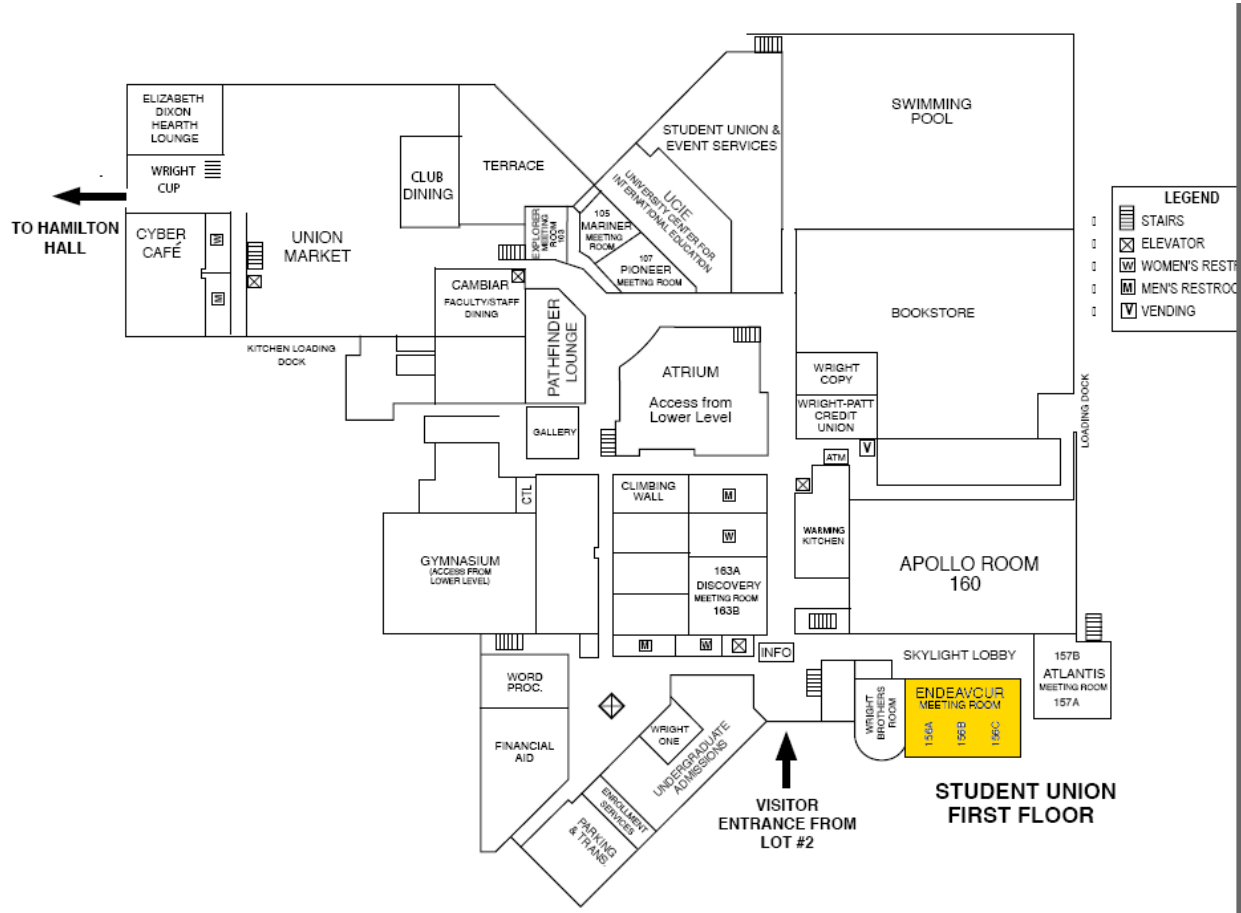

Directions

All of the meetings are in the student union at Wright State University. <http://www11.wright.edu/students/union/>. First floor map: <http://wright.edu/students/union/first.html>. Lower level map: <http://wright.edu/students/union/lower.html>.

For general directions to Wright State: <http://www.wright.edu/visit/>.

Traveling south on 675

Take exit 17 for North Fairfield Road

Turn right at North Fairfield Road

Turn left at Colonel Glenn Highway

Turn right at the main university entrance at University Boulevard

Turn right to visitor parking (lot 2), which will lead to the Student Union

Turn left at the dead end and the visitor parking lot (2) will be on your left.

Parking is free, but you must stop by the booth at the visitor lot (#2). If the visitor lot is full, the parking attendant will direct you to another lot.

Endeavour

From main entrance, go to right. 156 is on the right.

Rathskeller

From main entrance, walk through the student union to the back. You will walk straight to the event services then take a left. You will eventually reach the Wright Cup coffee bar. Take the stairs down and the Rathskeller room will be on your right.