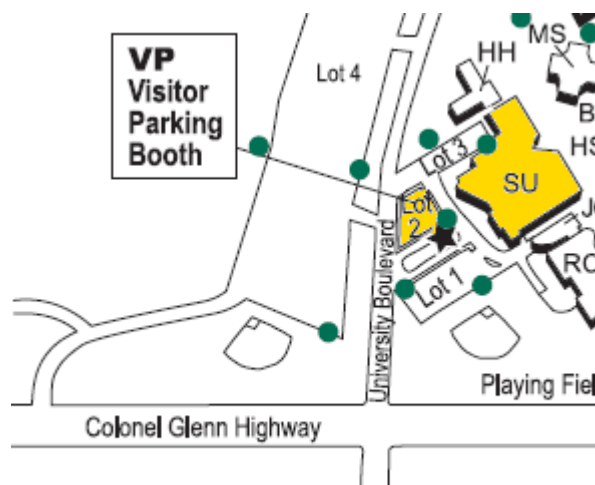

Directions

All of the meetings are in the student union at Wright State University. <http://www11.wright.edu/students/union/>. First floor map: <http://wright.edu/students/union/first.html>. Lower level map: <http://wright.edu/students/union/lower.html>.

For general directions to Wright State: <http://www.wright.edu/visit/>.

Traveling south on 675

Take exit 17 for North Fairfield Road

Turn right at North Fairfield Road

Turn left at Colonel Glenn Highway

Turn right at the main university entrance at University Boulevard

Turn right to visitor parking (lot 2), which will lead to the Student Union

Turn left at the dead end and the visitor parking lot (2) will be on your left.

Parking is free, but you must stop by the booth at the visitor lot (#2). If the visitor lot is full, the parking attendant will direct you to another lot.

Endeavour

From main entrance, go to right. 156 is on the right.

Rathskeller

From main entrance, walk through the student union to the back. You will walk straight to the event services then take a left. You will eventually reach the Wright Cup coffee bar. Take the stairs down and the Rathskeller room will be on your right.